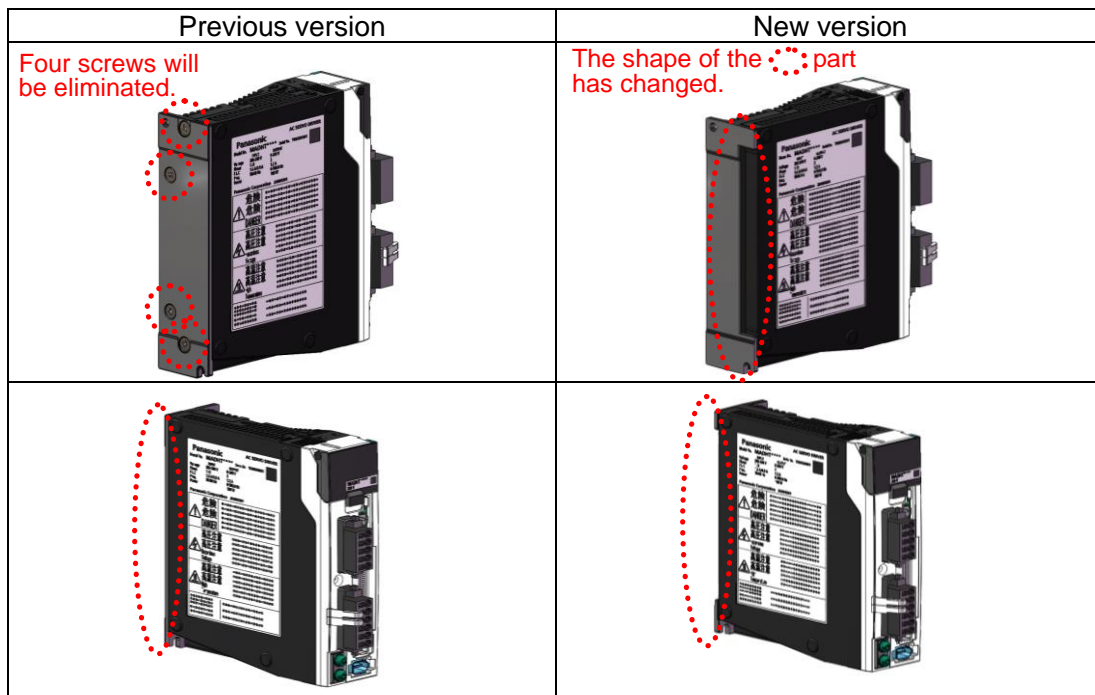

July 12, 2018

Motor Business Unit,
Electromechanical Control Business Division,
Automotive & Industrial Systems Company,
Panasonic Corporation

MINAS A5/A5II Series AC Servo Driver
Notice on Change of Heat Sink Shape

Thank you for your daily support and efforts to our business
As titled, the shape of the heat sink of AC servo driver has partially changed.
We would appreciate your understanding and cooperation with this matter.

1. Affected models: All models of the MINAS A5 and A5II Series servo drivers
     *A5II, A5L04/A5LA4, A5N21/A5ND1, A5N91/A5NL1, A5B21/A5BD1, A5B91/A5BL1, each series is targeted.
   - Affected part numbers: M A D H * * * * *
     - | |
     - | L-> Standard model with the 4th character being "H" or "K"
     - L-> Symbol whose 2nd character is "A" or "B": Models whose outer frame symbol is "A" or "B"
2. For specific part number, please refer to page 3/4 and 4/4.

- Reason for the change: Standardization
- Schedule of the change: from Aug 2018 production onwards.
- Description of the Change: As shown in the chart below, the appearance of the heat sink back surface has partially changed.