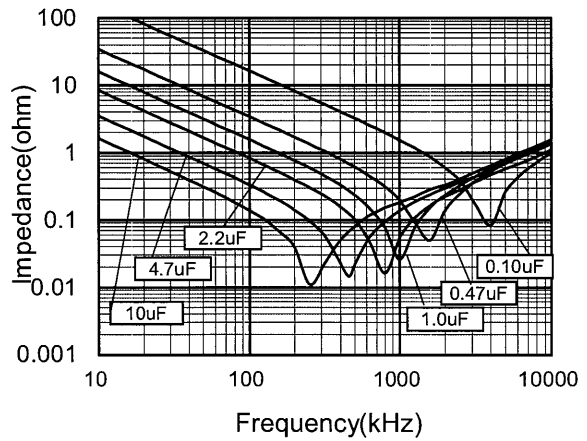

**ECQUA Type AC275V series (Metallized Polypropylene Film)**

**Electrical Characteristics <Typical Data >**

**ECQUA Type AC310V series (Metallized Polypropylene Film)**

**Electrical Characteristics <Typical Data >**

**Temperature Characteristics**  
at 1kHz

**Frequency Characteristics**

at 1kHz

at 1kHz

at DC100V

at DC100V