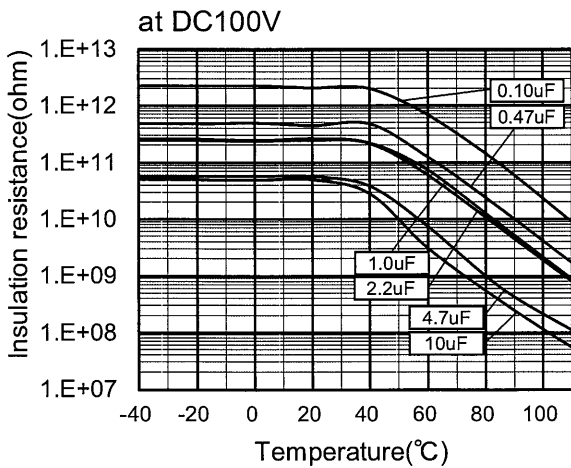

**ECQUA Type AC275V series (Metallized Polypropylene Film)**

**Electrical Characteristics <Typical Data >**

**ECQUA Type AC310V series (Metallized Polypropylene Film)**

**Electrical Characteristics <Typical Data >**

**Temperature Characteristics**  
at 1kHz

**Frequency Characteristics**

at 1kHz

at 1kHz

at DC100V

at DC100V