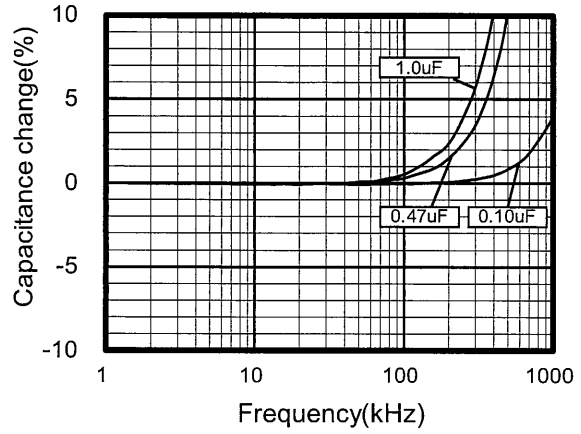

**ECQUA Type AC275V series (Metallized Polypropylene Film)**

**Electrical Characteristics <Typical Data >**

**ECQUA Type AC310V series (Metallized Polypropylene Film)**

**Electrical Characteristics <Typical Data >**

**Temperature Characteristics**  
at 1kHz

**Frequency Characteristics**

at 1kHz

at 1kHz

at DC100V

at DC100V