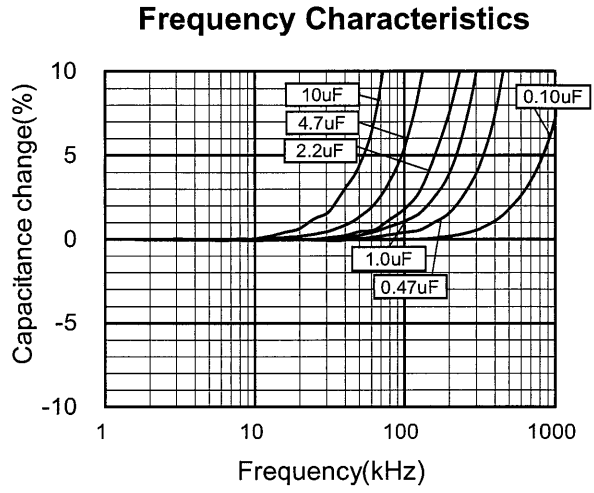

**ECQUA Type AC275V series (Metallized Polypropylene Film)**

**Electrical Characteristics <Typical Data >**

**ECQUA Type AC310V series (Metallized Polypropylene Film)**

**Electrical Characteristics <Typical Data >**

**Temperature Characteristics**  
at 1kHz

**Frequency Characteristics**

at 1kHz

at 1kHz

at DC100V

at DC100V