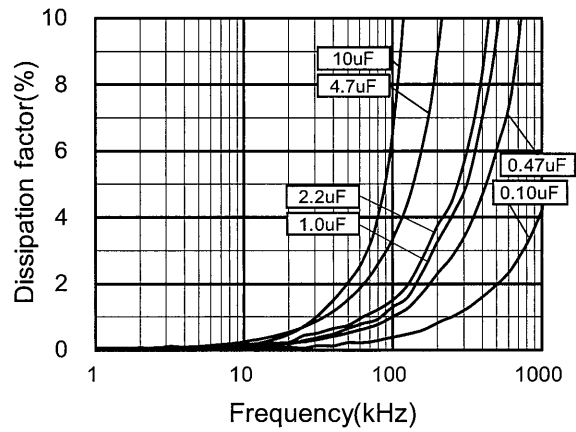

**ECQUA Type AC275V series (Metallized Polypropylene Film)**

**Electrical Characteristics <Typical Data >**

**ECQUA Type AC310V series (Metallized Polypropylene Film)**

**Electrical Characteristics <Typical Data >**

**Temperature Characteristics**  
at 1kHz

**Frequency Characteristics**

at 1kHz

at 1kHz

at DC100V

at DC100V