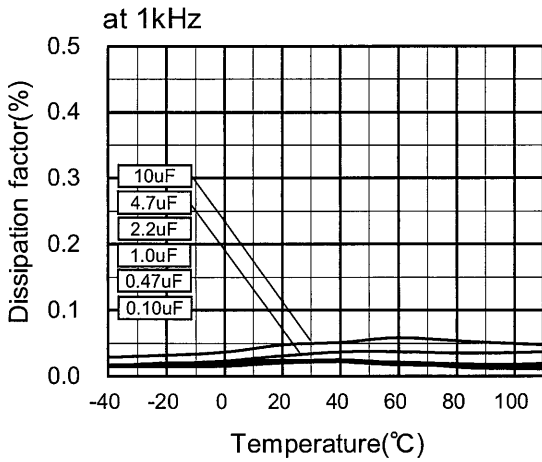

**ECQUA Type AC275V series (Metallized Polypropylene Film)**

**Electrical Characteristics <Typical Data >**

**ECQUA Type AC310V series (Metallized Polypropylene Film)**

**Electrical Characteristics <Typical Data >**

**Temperature Characteristics**  
at 1kHz

**Frequency Characteristics**

at 1kHz

at 1kHz

at DC100V

at DC100V