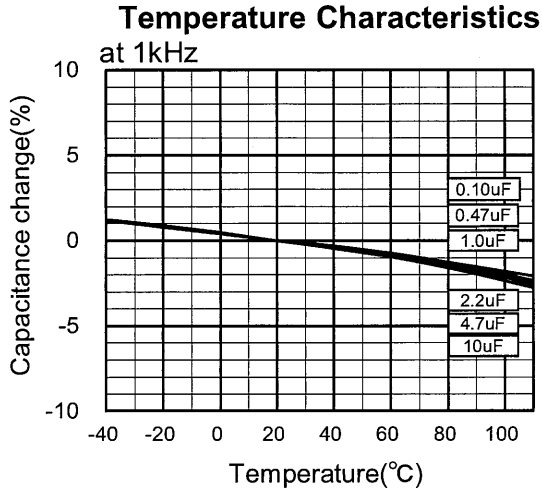

**ECQUA Type AC275V series (Metallized Polypropylene Film)**

**Electrical Characteristics <Typical Data >**

**ECQUA Type AC310V series (Metallized Polypropylene Film)**

**Electrical Characteristics <Typical Data >**

**Temperature Characteristics**  
at 1kHz

**Frequency Characteristics**

at 1kHz

at 1kHz

at DC100V

at DC100V