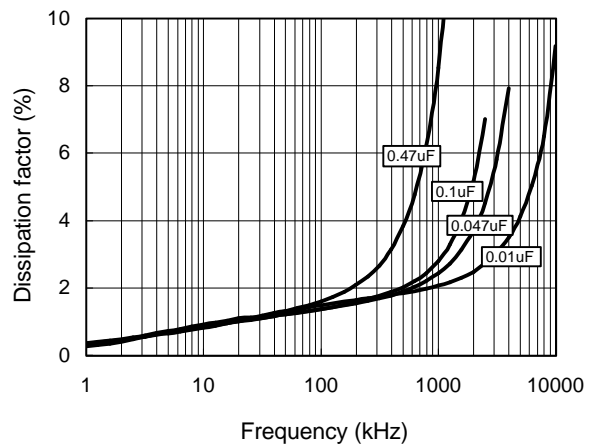

ECQE(F) Type 125VAC Series (Metallized Polyester Film)

Erectrical Characteristics <Typical Data>

Temperature Characteristics

Frequency Characteristics

ECQE(F) Type 250VAC Series (Metallized Polyester Film)

Erectrical Characteristics <Typical Data>

Temperature Characteristics

Frequency Characteristics