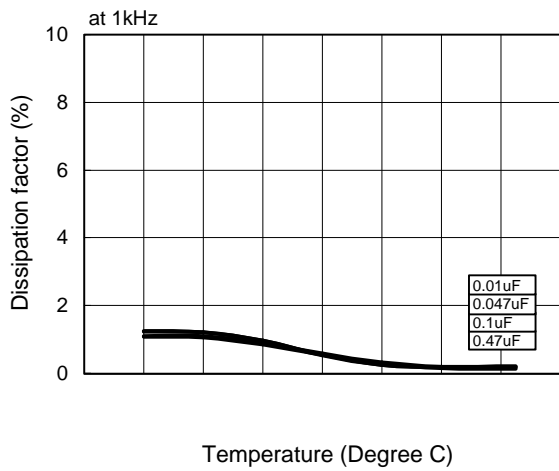

ECQE(F) Type 125VAC Series (Metallized Polyester Film)

Erectrical Characteristics <Typical Data>

Temperature Characteristics

Frequency Characteristics

ECQE(F) Type 250VAC Series (Metallized Polyester Film)

Erectrical Characteristics <Typical Data>

Temperature Characteristics

Frequency Characteristics