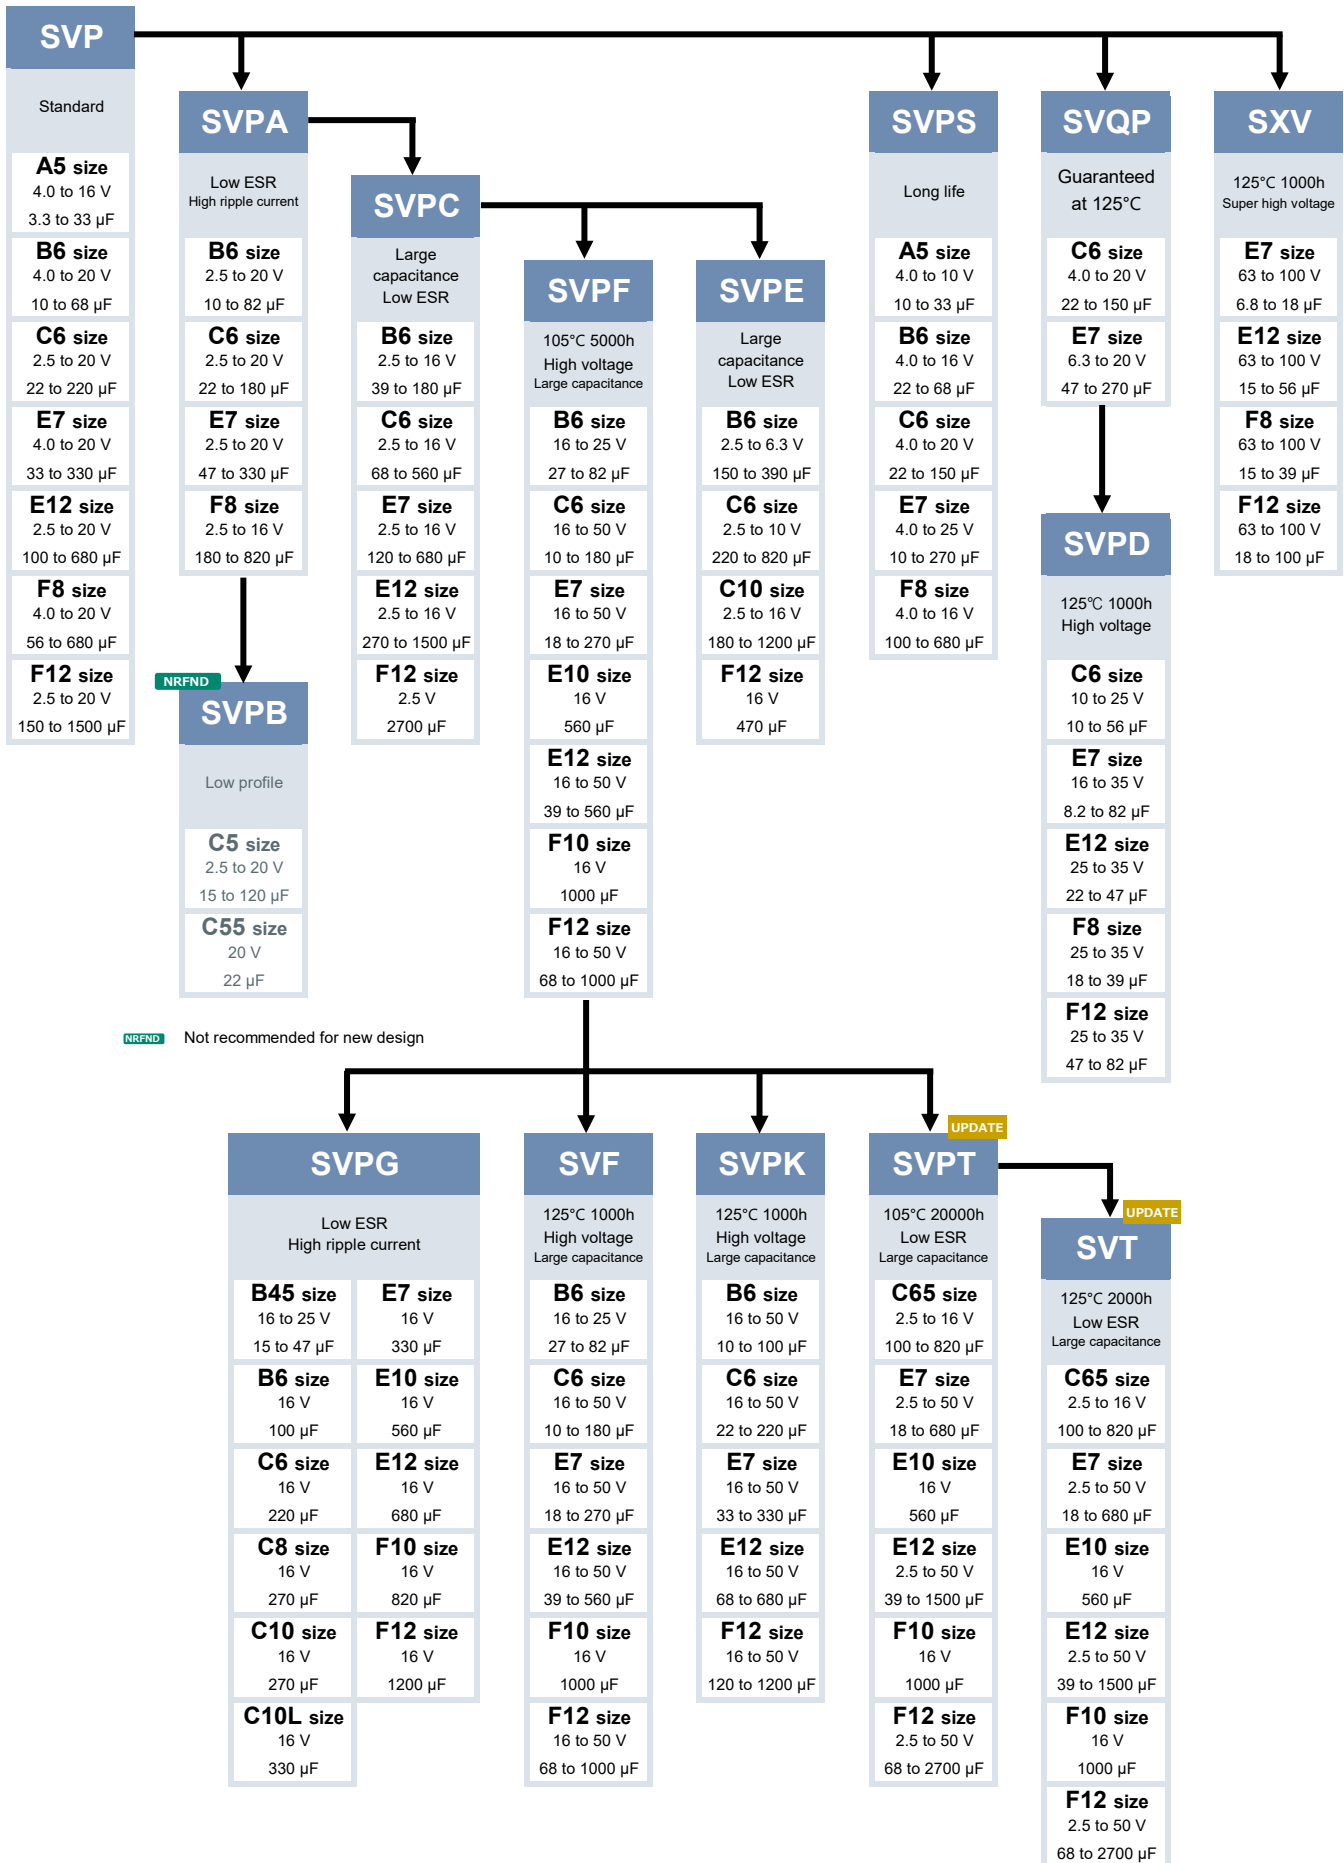

Series flow chart

● SMD type

Series flow chart

● Radial lead type