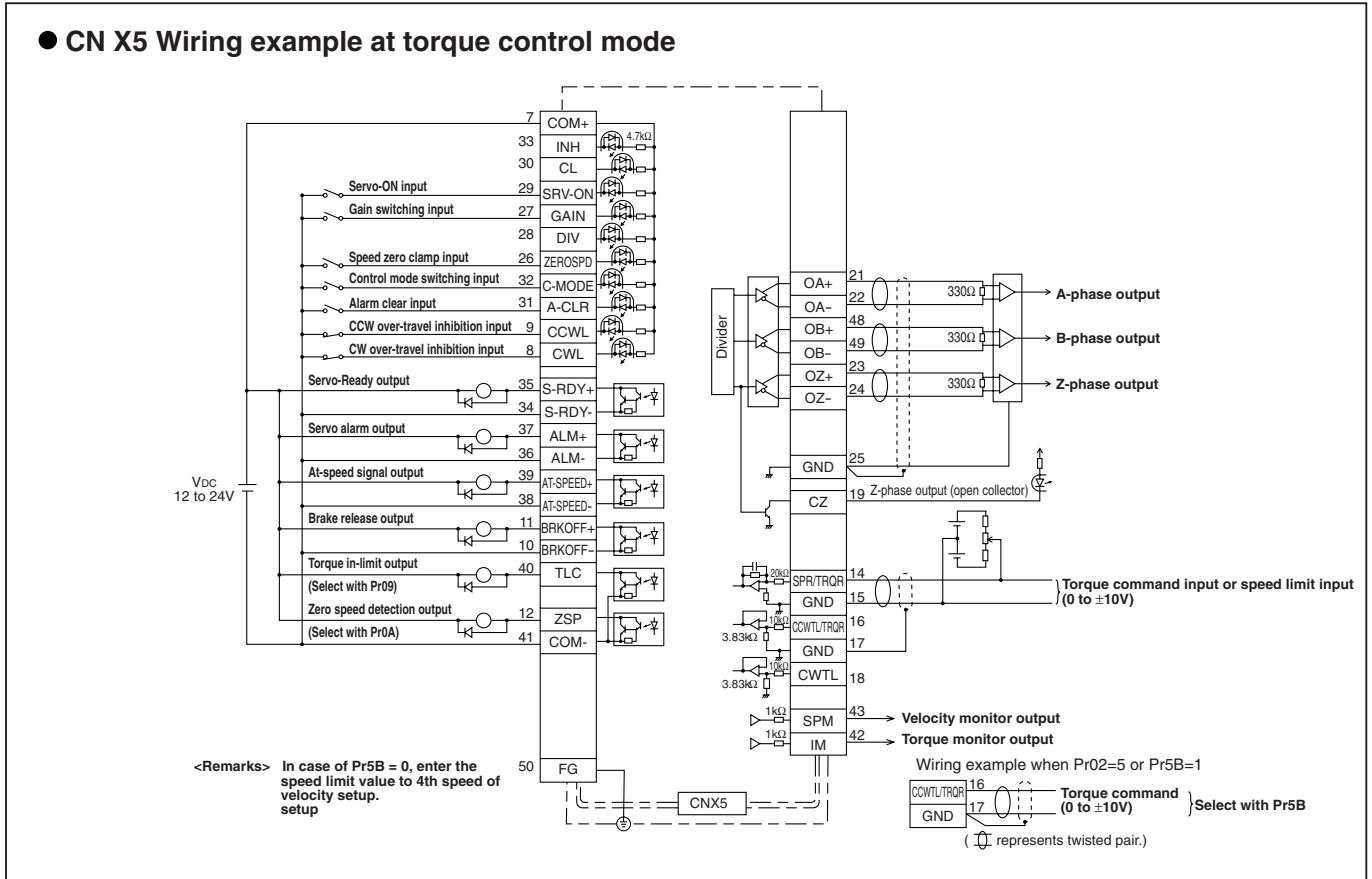

Standard Wiring Example of Control Circuit

Table of Applicable Motors

Driver		Motor series							
Frame symbol	Part No.	MAMA	MSMD	MQMA	MSMA	MDMA	MGMA	MFMA	MHMA
A-frame	MADDT1105		MSMD5AZ***						
	MADDT1107		MSMD011***	MQMA011***					
	MADDT1205		MSMD5AZ***	MQMA012***					
	MADDT1207	MAMA012***	MSMD022***	MQMA022***					
B-frame	MBDDT2110		MSMD021***	MQMA021***					
	MBDDT2210	MAMA022***	MSMD042***	MQMA042***					
C-frame	MCDDT3120		MSMD041***	MQMA041***					
	MCDDT3520	MAMA042***	MSMD082***					MFMA042***	MHMA052***
D-frame	MDDDT3530					MDMA102***			MHMA102***
	MDDDT5540	MAMA082***			MSMA102*** MSMA152***	MDMA152***	MGMA092***	MFMA152***	MHMA152***
E-frame	MEDDT7364				MSMA202***	MDMA202***		MFMA252***	MHMA202***
	MFDDTA390				MSMA302***	MDMA302***	MGMA202***		MHMA302***
F-frame	MFDDTB3A2				MSMA402***	MDMA402***	MGMA302***	MFMA452***	MHMA402***
					MSMA502***	MDMA502***	MGMA452***		MHMA502***
G-frame	MGDDTC3B4					MDMA752***	MGMA602***		MHMA752***

Refer to page, A4-13, Table of Part Numbers and Options as well.